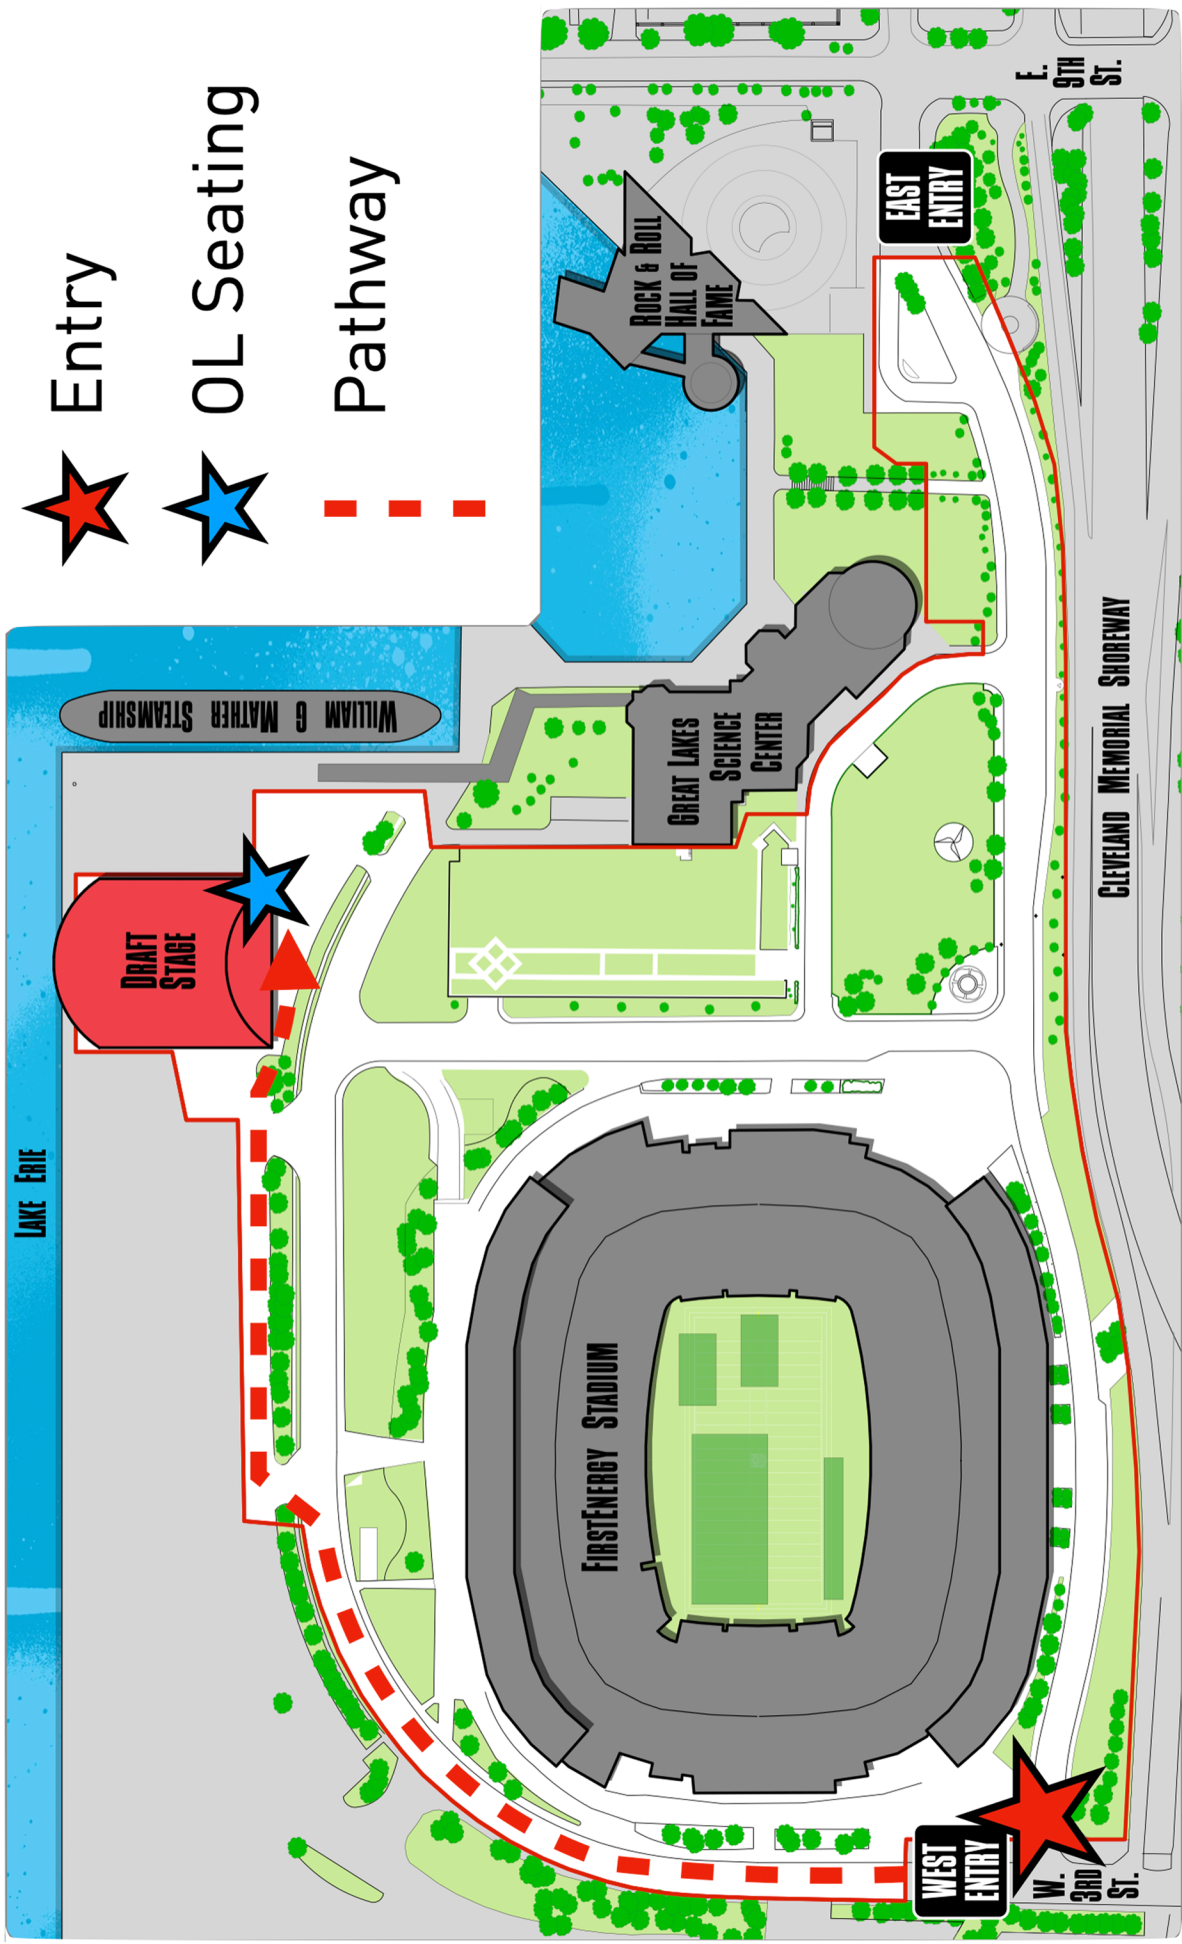

2021 NFL DRAFT

Upon arrival to the 2021 NFL Draft, please use the West Entry which is closest to W. 3rd St. Once you are through security, On Location staff holding elevated On Location signage will escort you to the 2021 NFL Draft Theater and the seating location.